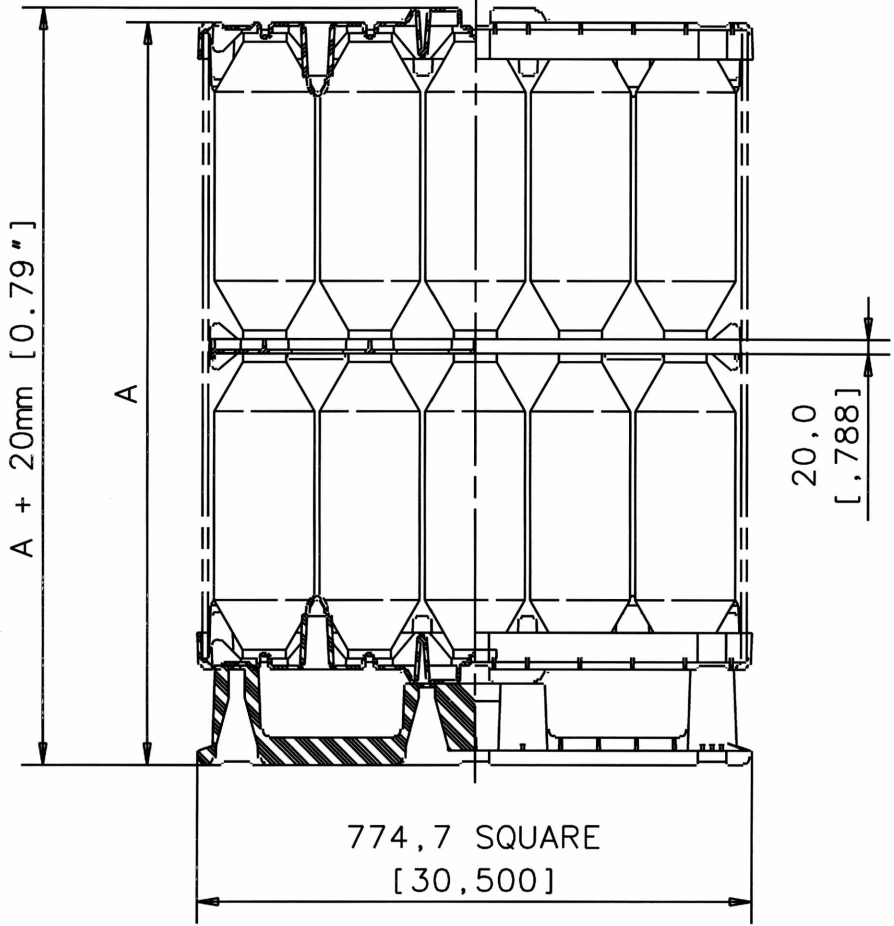

TUBE LENGTH: 425.4mm 16.75"

	MM	INCH
A	1033.9	40.70
B	375.0	14.76
TWO HIGH	2087.8	82.20
FOUR HIGH	4155.6	163.61

SHIPPING CONFIGURATION

91014

FORK OPENINGS TYPICAL ALL SIDES

RETURN CONFIGURATION