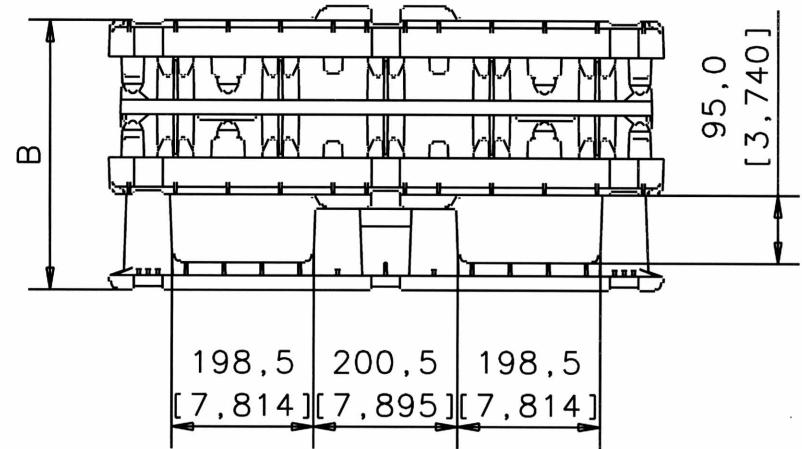

TUBE LENGTH: 425.4mm 16.75"

	MM	INCH
A	1033.9	40.70
B	375.0	14.76
TWO HIGH	2087.8	82.20
FOUR HIGH	4155.6	163.61

SHIPPING CONFIGURATION

91014

FORK OPENINGS TYPICAL ALL SIDES

RETURN CONFIGURATION